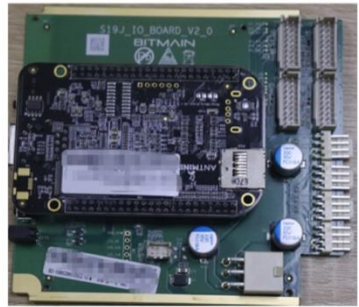

Integrated control board (Xilinx-7007, Cvitek)

Combined control board (BB – beagle bone), sd inside

Integrated control board with micro usb (Amlogic A113D)